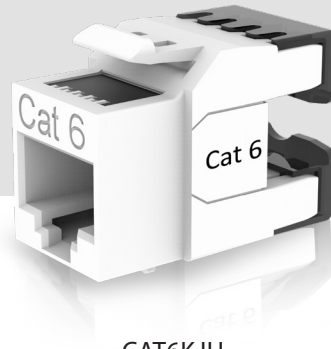

Often,
Simple
is best.

SignalMAX has always stood for optimal performance. But it's also been about no nonsense. Cat6A shielded ethernet cables are the new standard for 10Gbit performance, featuring full shield and foil wrapped pairs (S/FTP). With convenient lengths, interchangeable colour markers and snagless clips, make every patch panel look and perform at its best. Simple.

Customisable CAT6/A Patch Panel

Keystone Jacks

CAT6AKJS

Fully shielded Cat6A 180° keystone jack, tool-free type, dust shutter. Easy snap in/out of patch panel. Cat6A & PoE+ verified.

CAT6KJU

Cat6 180° keystone jack 110/Krone punch down type, white. TIA568A/B markings

Keep it simple with the go-to 24-port patch panel. Featuring support bar and grounding cable, SignalMAX makes it easy to terminate cables to get it right every time. Terminate keystones at a comfortable height and then snap into place and fix to the support bar with a cable tie. Cat6A shielded keystones allow for proper grounding when running PoE applications. Replaceable card for port marking. Durable enough for hundreds of termination and mating cycles, SignalMAX helps you get it right the first time.

Product Code

Description

CAT6AKJS	CAT 6A 180° keystone jack, tool-free type, with shutter.
CAT6KJU	CAT.6 UTP 180° keystone jack, 110/Krone punch down type, white color, transparent, black cap.
CATPP1U	1U 24 Port, FTP/UTP Patch Panel Unloaded, Support Bar.
CATBP1U	Brush Panel for 1U.