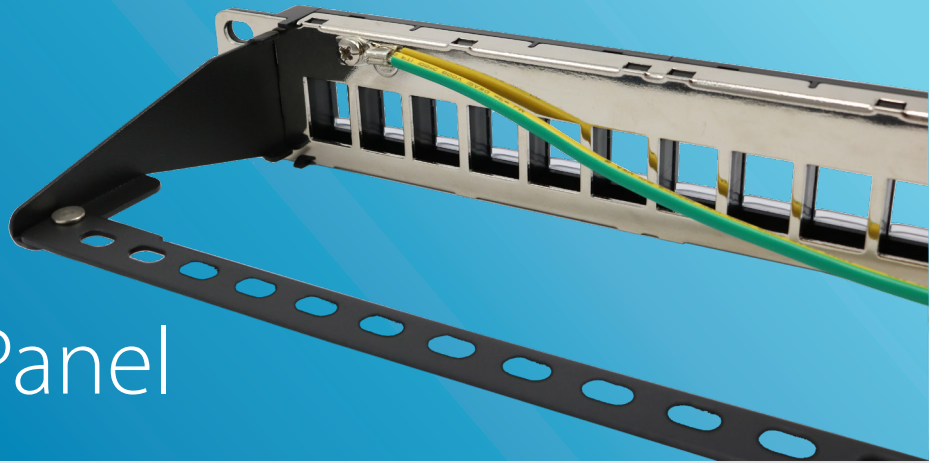

Often,
Simple
is best.

SignalMAX has always stood for optimal performance. But it's also been about no nonsense. Cat6A shielded ethernet cables are the new standard for 10Gbit performance, featuring full shield and foil wrapped pairs (S/FTP). With convenient lengths, interchangeable colour markers and snagless clips, make every patch panel look and perform at its best. Simple.

Customisable CAT6/A Patch Panel

Keystone Jacks

CAT6AKJS

Fully shielded Cat6A 180° keystone jack, tool-free type, dust shutter. Easy snap in/out of patch panel. Cat6A & PoE+ verified.

CAT6KJU

Cat6 180° keystone jack 110/Krone punch down type, white. TIA568A/B markings

Keep it simple with the go-to 24-port patch panel. Featuring support bar and grounding cable, SignalMAX makes it easy to terminate cables to get it right every time. Terminate keystones at a comfortable height and then snap into place and fix to the support bar with a cable tie. Cat6A shielded keystones allow for proper grounding when running PoE applications. Replaceable card for port marking. Durable enough for hundreds of termination and mating cycles, SignalMAX helps you get it right the first time.

Product Code

Description

CAT6AKJS	CAT 6A 180° keystone jack, tool-free type, with shutter.
CAT6KJU	CAT.6 UTP 180° keystone jack, 110/Krone punch down type, white color, transparent, black cap.
CATPP1U	1U 24 Port, FTP/UTP Patch Panel Unloaded, Support Bar.
CATBP1U	Brush Panel for 1U.