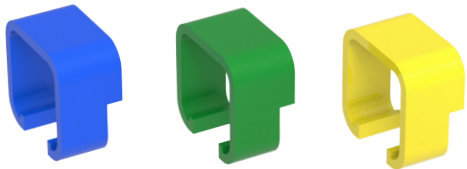

Often,
Simple
is best.

SignalMAX has always stood for optimal performance. But it's also been about no nonsense. Cat6A shielded ethernet cables are the new standard for 10Gbit performance, featuring full shield and foil wrapped pairs (S/FTP). With convenient lengths, interchangeable colour markers and snagless clips, make every patch panel look and perform at its best. Simple.

Replacement Colour Clips

No longer carry multiple bags of coloured cables. Just replace the clips as required.

Product Code	Grade	Cable	Length	Conductor Size	Braid Shield	Foil Pairs
CAT6ASM03	Cat6A	Slim	0.3m	30AWG Conductors	✓	✓
CAT6ASM05	Cat6A	Slim	0.5m	30AWG Conductors	✓	✓
CAT6ASM1	Cat6A	Slim	1m	30AWG Conductors	✓	✓
CAT6ASM1M5	Cat6A	Slim	1.5m	30AWG Conductors	✓	✓
CAT6ASM2	Cat6A	Slim	2m	30AWG Conductors	✓	✓
CAT6ASM3	Cat6A	Slim	3m	30AWG Conductors	✓	✓
CAT6ASM5	Cat6A	Slim	5m	30AWG Conductors	✓	✓
CAT6ASM7	Cat6A	Standard	7m	26AWG Conductors	✓	✓
CAT6ASM10	Cat6A	Standard	10m	26AWG Conductors	✓	✓
CAT6ASM15	Cat6A	Standard	15m	26AWG Conductors	✓	✓
CAT6ASM20	Cat6A	Standard	20m	26AWG Conductors	✓	✓

Customisable CAT6/A Patch Panel

Keystone Jacks

CAT6AKJS

Fully shielded Cat6A 180° keystone jack, tool-free type, dust shutter. Easy snap in/out of patch panel. Cat6A & PoE+ verified.

CAT6KJU

Cat6 180° keystone jack 110/Krone punch down type, white. TIA568A/B markings

Keep it simple with the go-to 24-port patch panel. Featuring support bar and grounding cable, SignalMAX makes it easy to terminate cables to get it right every time. Terminate keystones at a comfortable height and then snap into place and fix to the support bar with a cable tie. Cat6A shielded keystones allow for proper grounding when running PoE applications. Replaceable card for port marking. Durable enough for hundreds of termination and mating cycles, SignalMAX helps you get it right the first time.